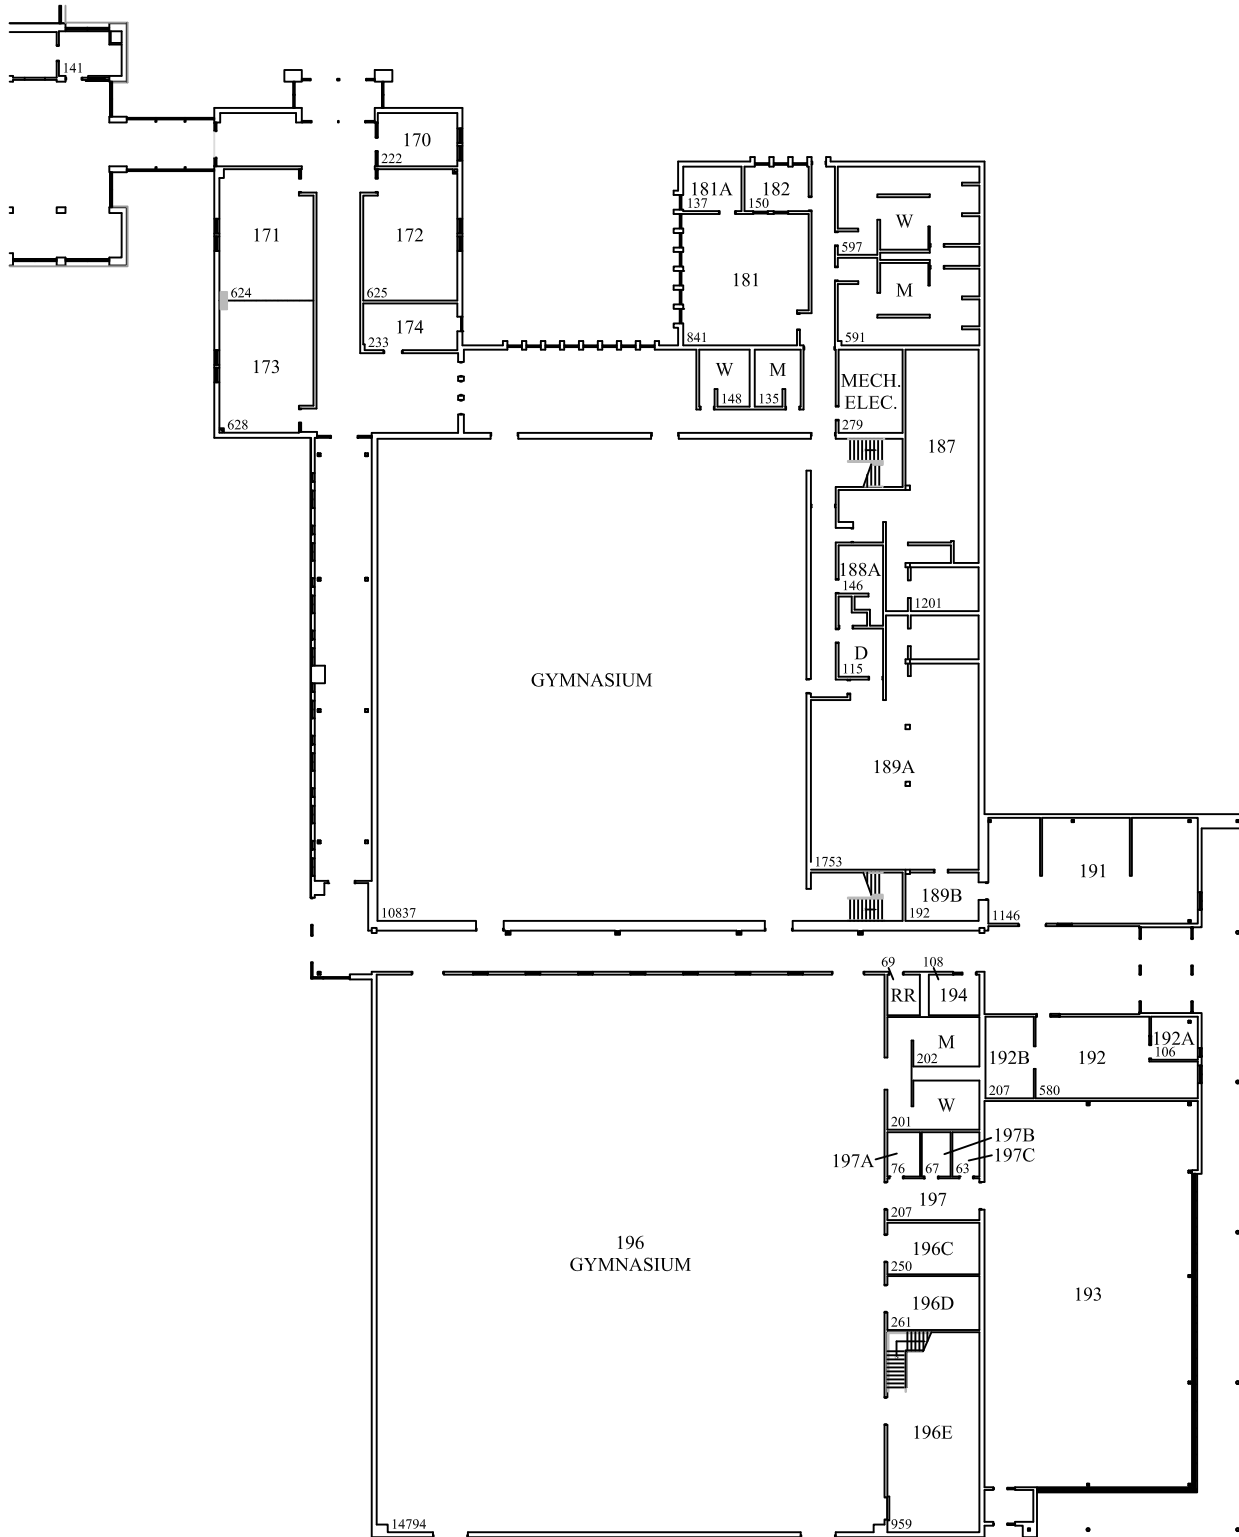

## FIRST FLOOR-WEST (ACADEMIC ROOMS)

62,930 SQFT SHOWN  
 117,400 FIRST FLOOR SQFT  
 (144,788 TOTAL BLDG SQFT)