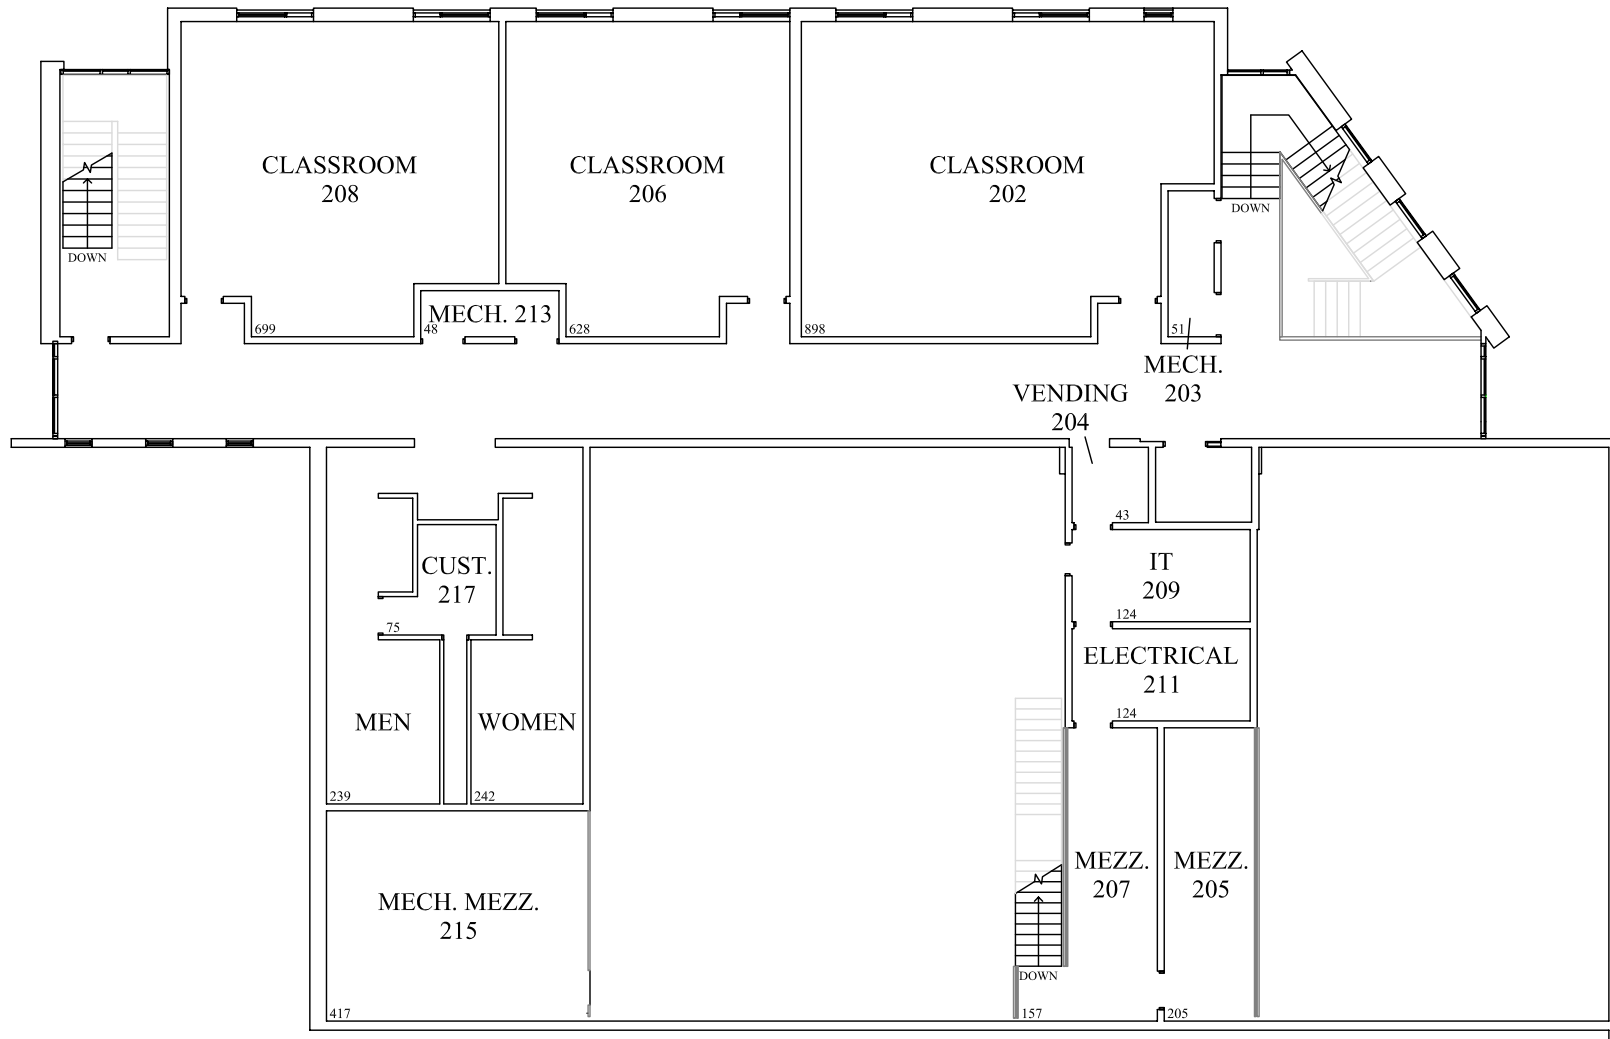

DMACC AT PERRY 10,237 SQFT (16,791 TOTAL SQFT)
VANKIRK CAREER ACADEMY - FIRST FLOOR

DMACC AT PERRY 6,554 SQFT (16,791 TOTAL SQFT)
VANKIRK CAREER ACADEMY - SECOND FLOOR