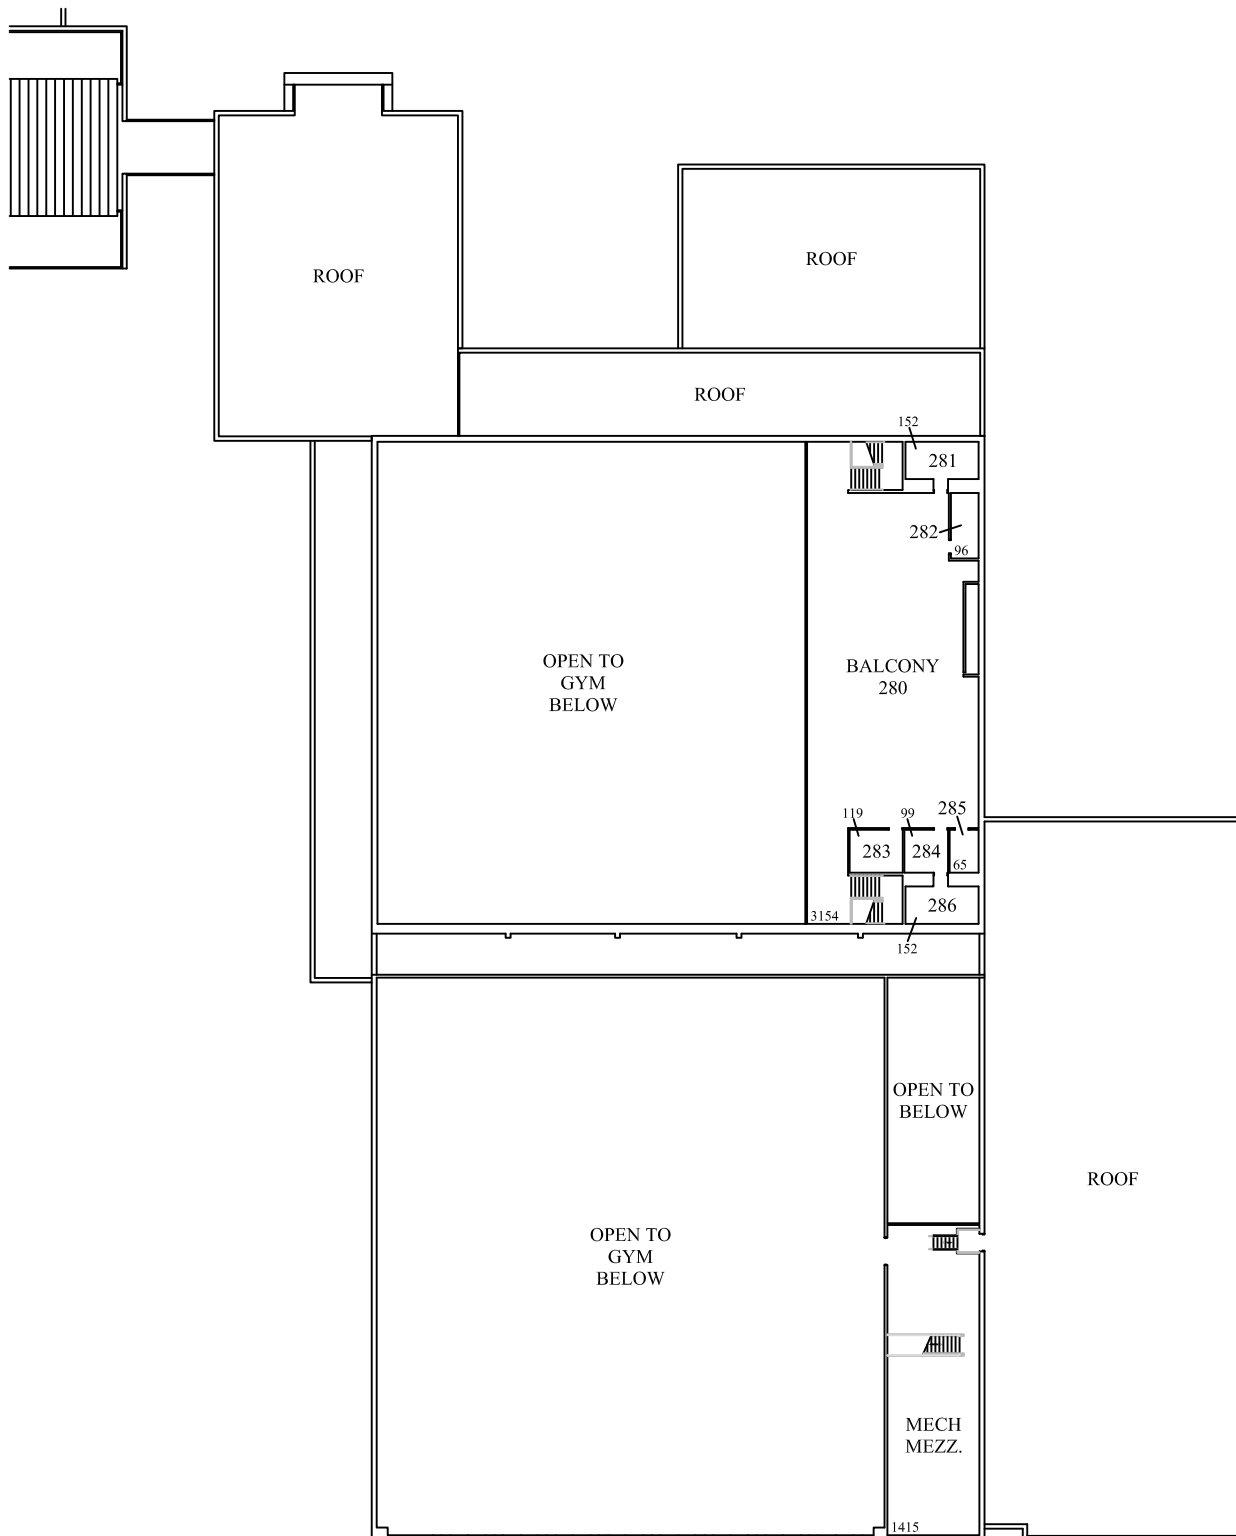

DMACC BOONE CAMPUS
SECOND FLOOR (ACADEMIC ROOMS-WEST)

21,080 SQFT SHOWN
 27,380 SECOND FLOOR SQFT
 (144,788 TOTAL BLDG SQFT)

DMACC BOONE CAMPUS
SECOND FLOOR (GYMNASIUM-EAST)

6,300 SQFT SHOWN
 27,380 SECOND FLOOR SQFT
 (144,788 TOTAL BLDG SQFT)