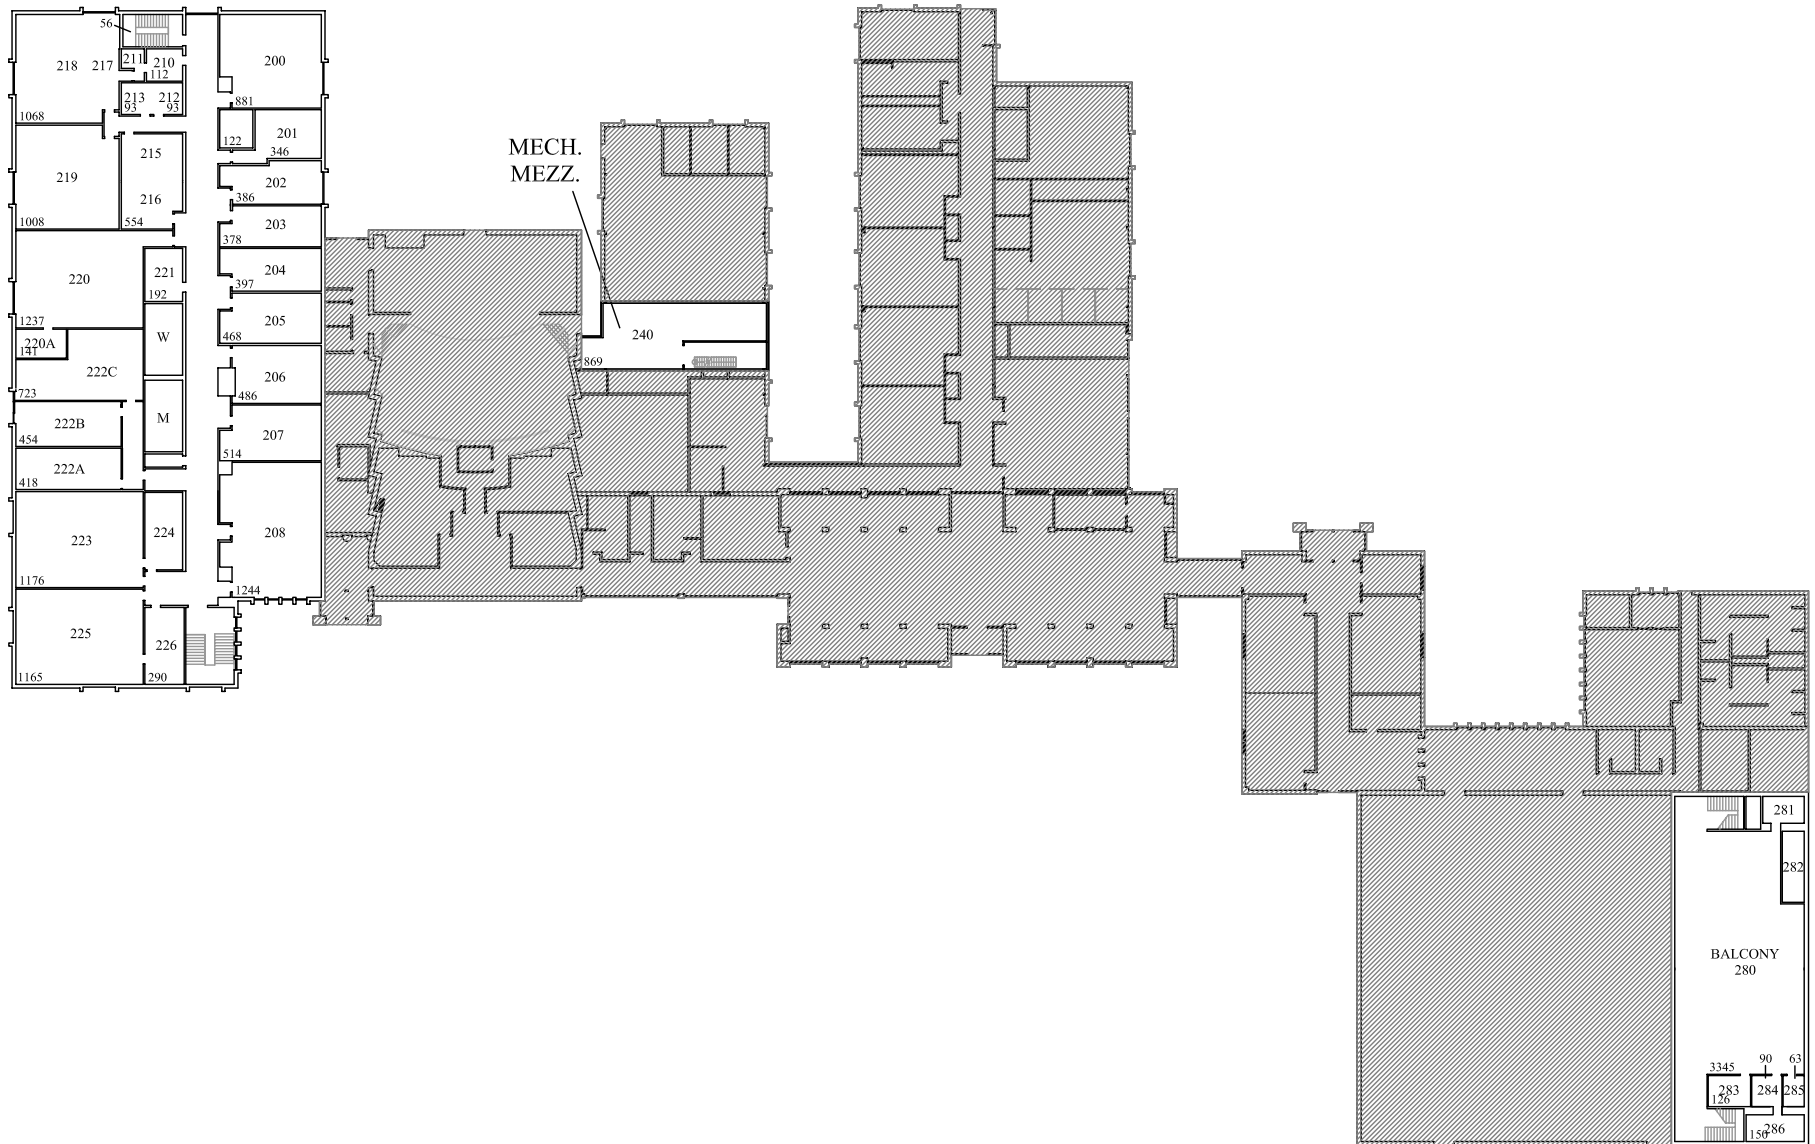

SQUARE FOOTAGE

25,432 SQFT (105,432 TOTAL SQFT)
DMACC BOONE CAMPUS
SECOND FLOOR