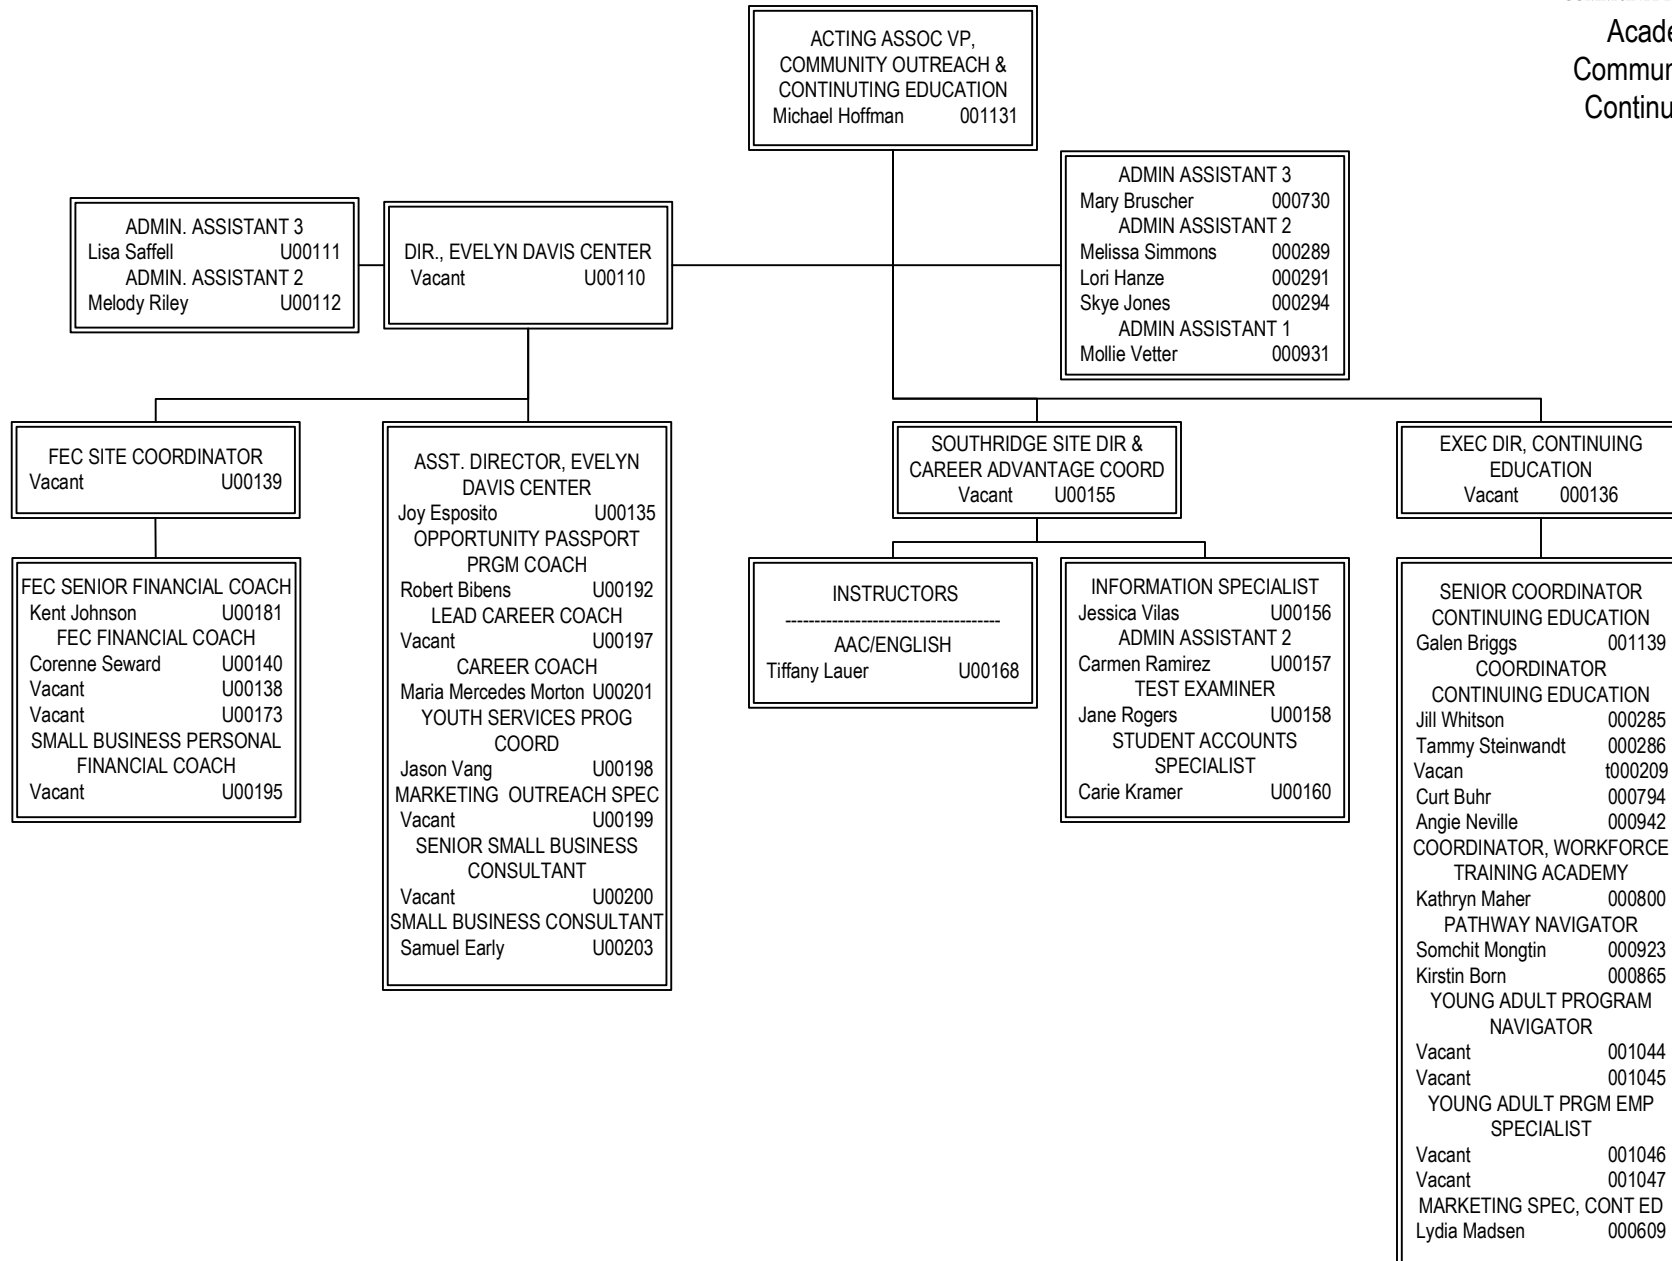

DMACC

DES MOINES AREA
COMMUNITY COLLEGE

Organization Chart

BOARD OF DIRECTORS

Academic Affairs

Academic Affairs:
 Business & Information
 Technology

Academic Affairs:
 Design, Media, & the
 Arts

Academic Affairs:
 Community Outreach &
 Continuing Education