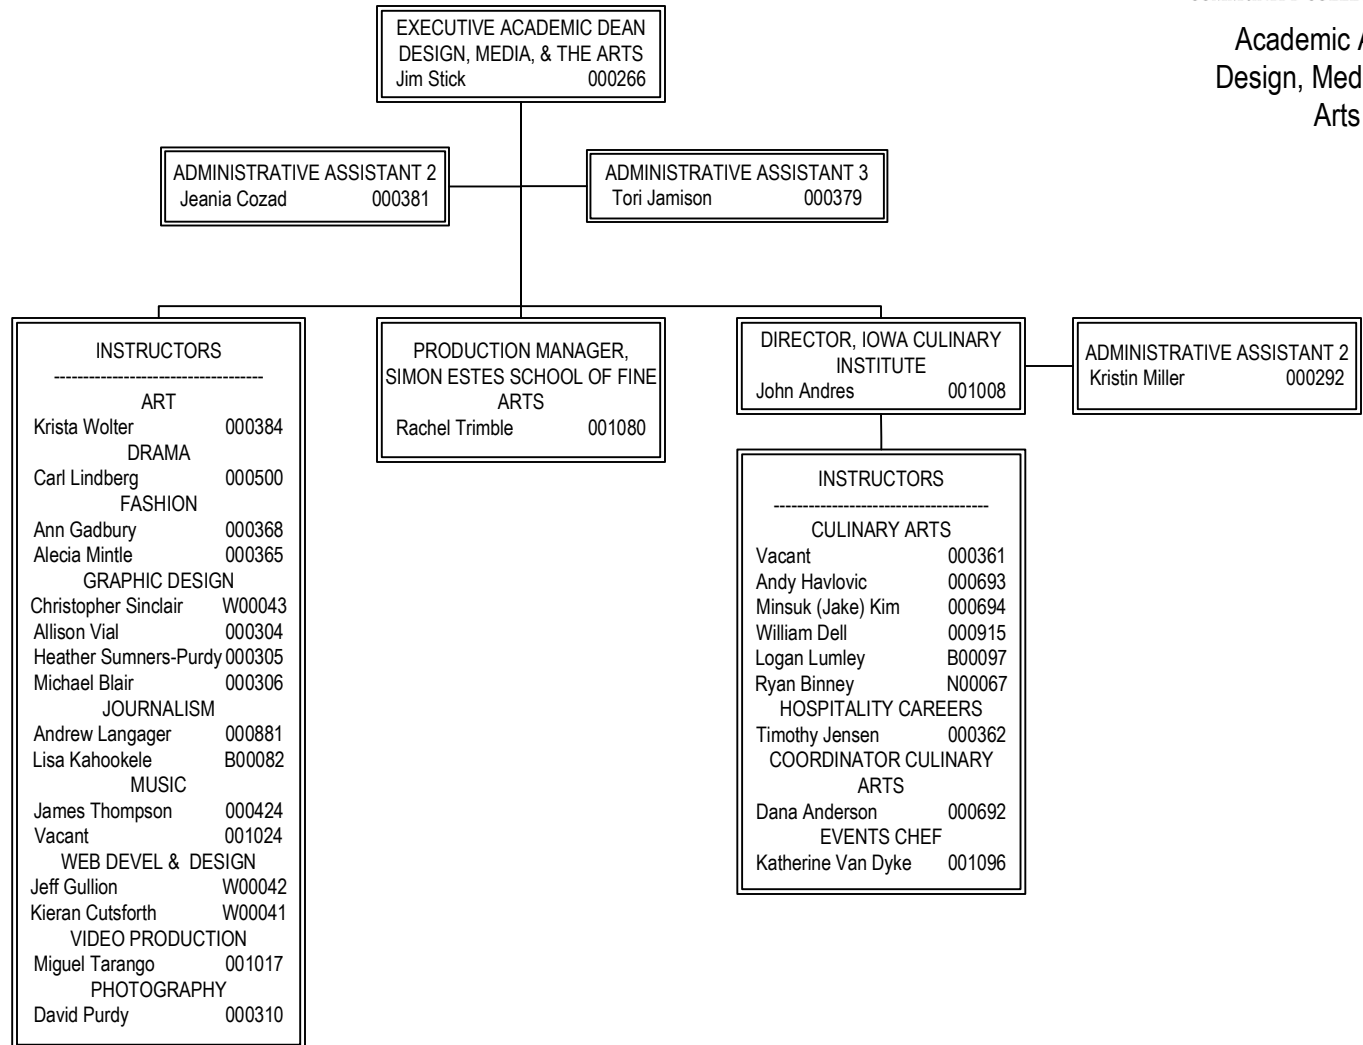

DMACC

DES MOINES AREA
COMMUNITY COLLEGE

Organization Chart

BOARD OF DIRECTORS

Academic Affairs

Academic Affairs:
 Business & Information
 Technology

Academic Affairs:
 Design, Media, & the
 Arts

Academic Affairs:
 Community Outreach &
 Continuing Education