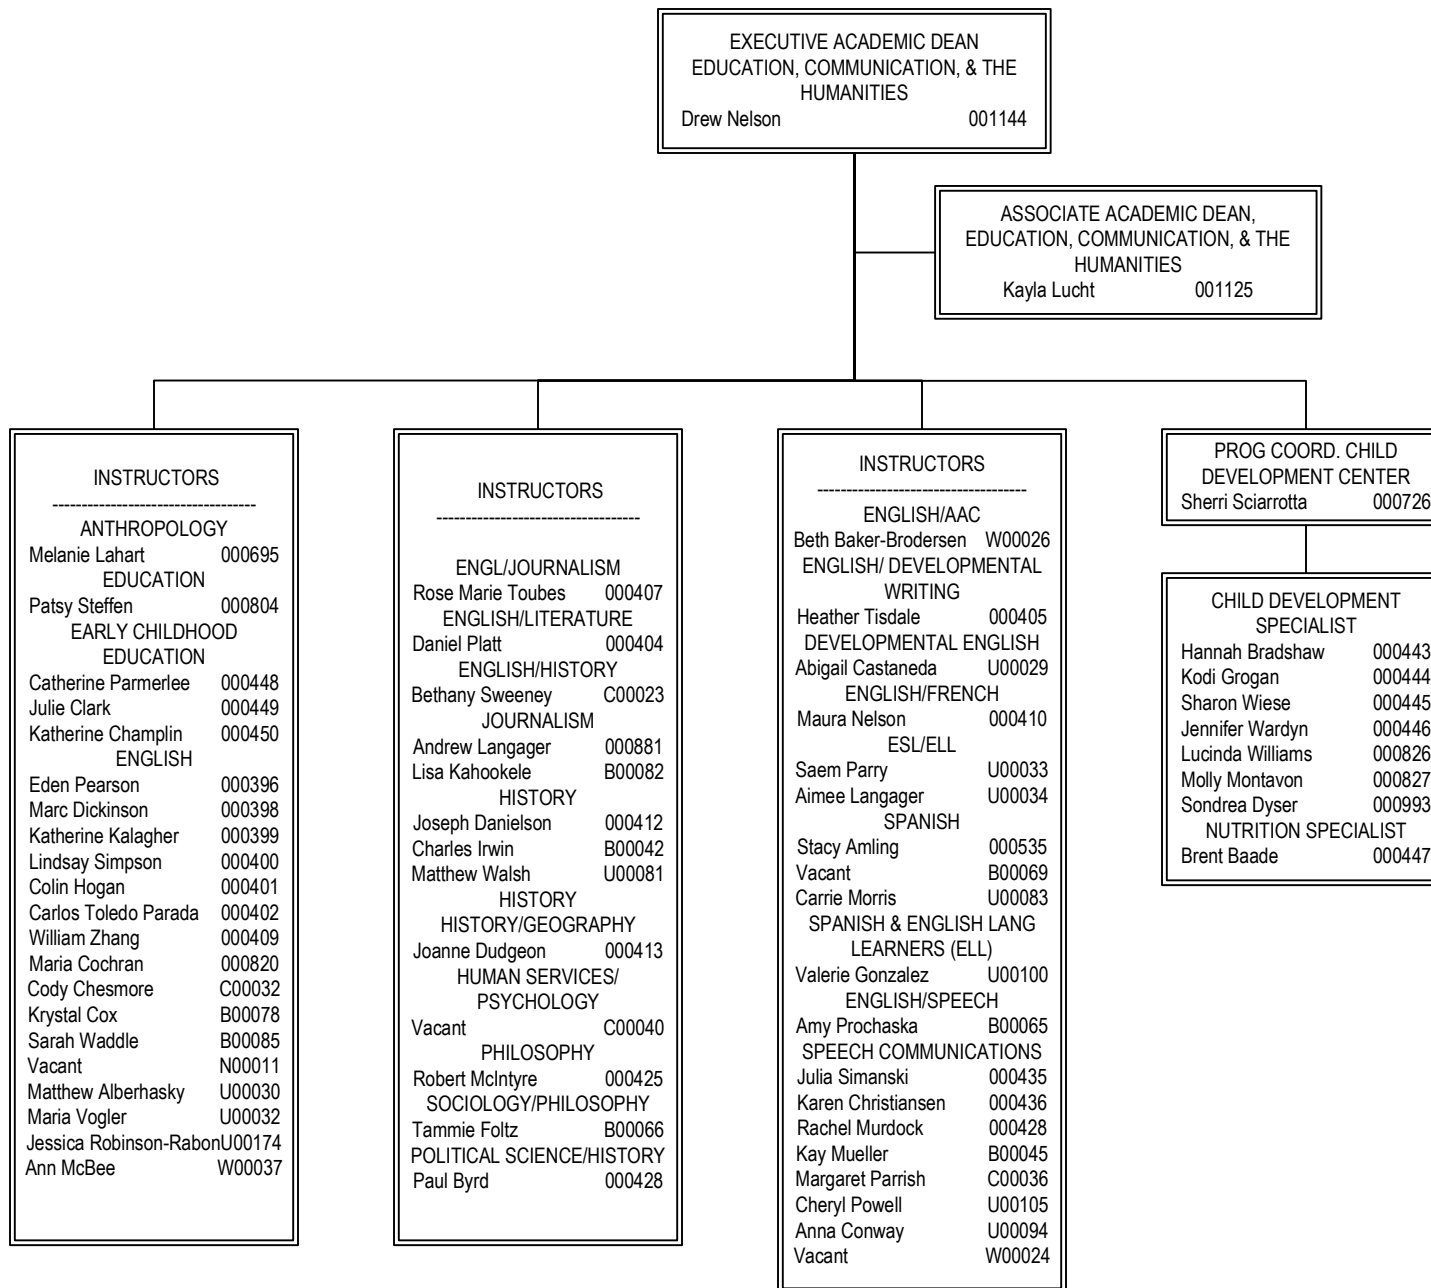

DMACC

DES MOINES AREA
COMMUNITY COLLEGE

Organization Chart

BOARD OF DIRECTORS

Academic Affairs

Academic Affairs:
 Business & Information
 Technology

Academic Affairs:
 Design, Media, & the
 Arts

Academic Affairs:
 Community Outreach &
 Continuing Education