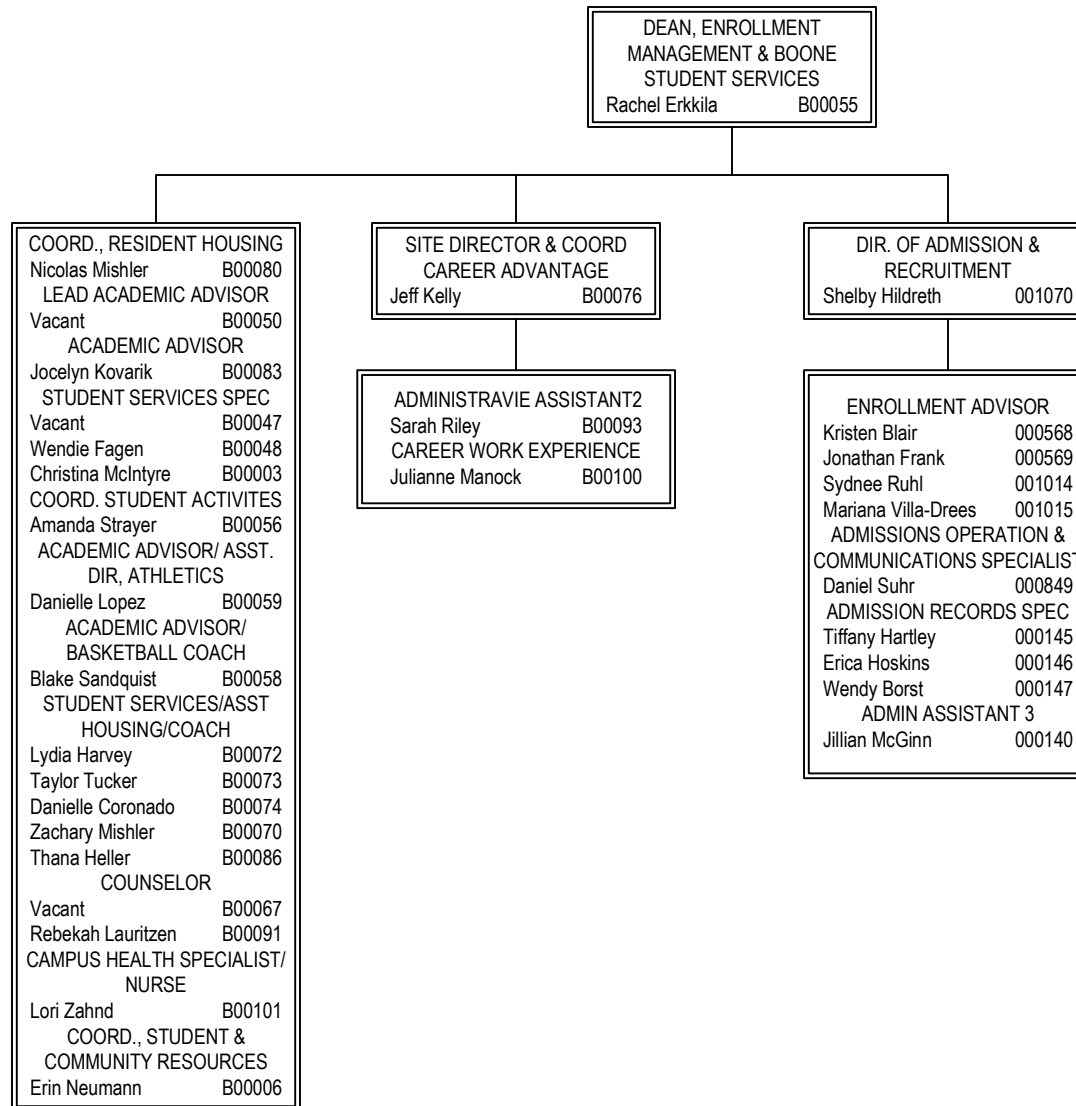

Student Affairs:
Recruiting & Boone
Student Development