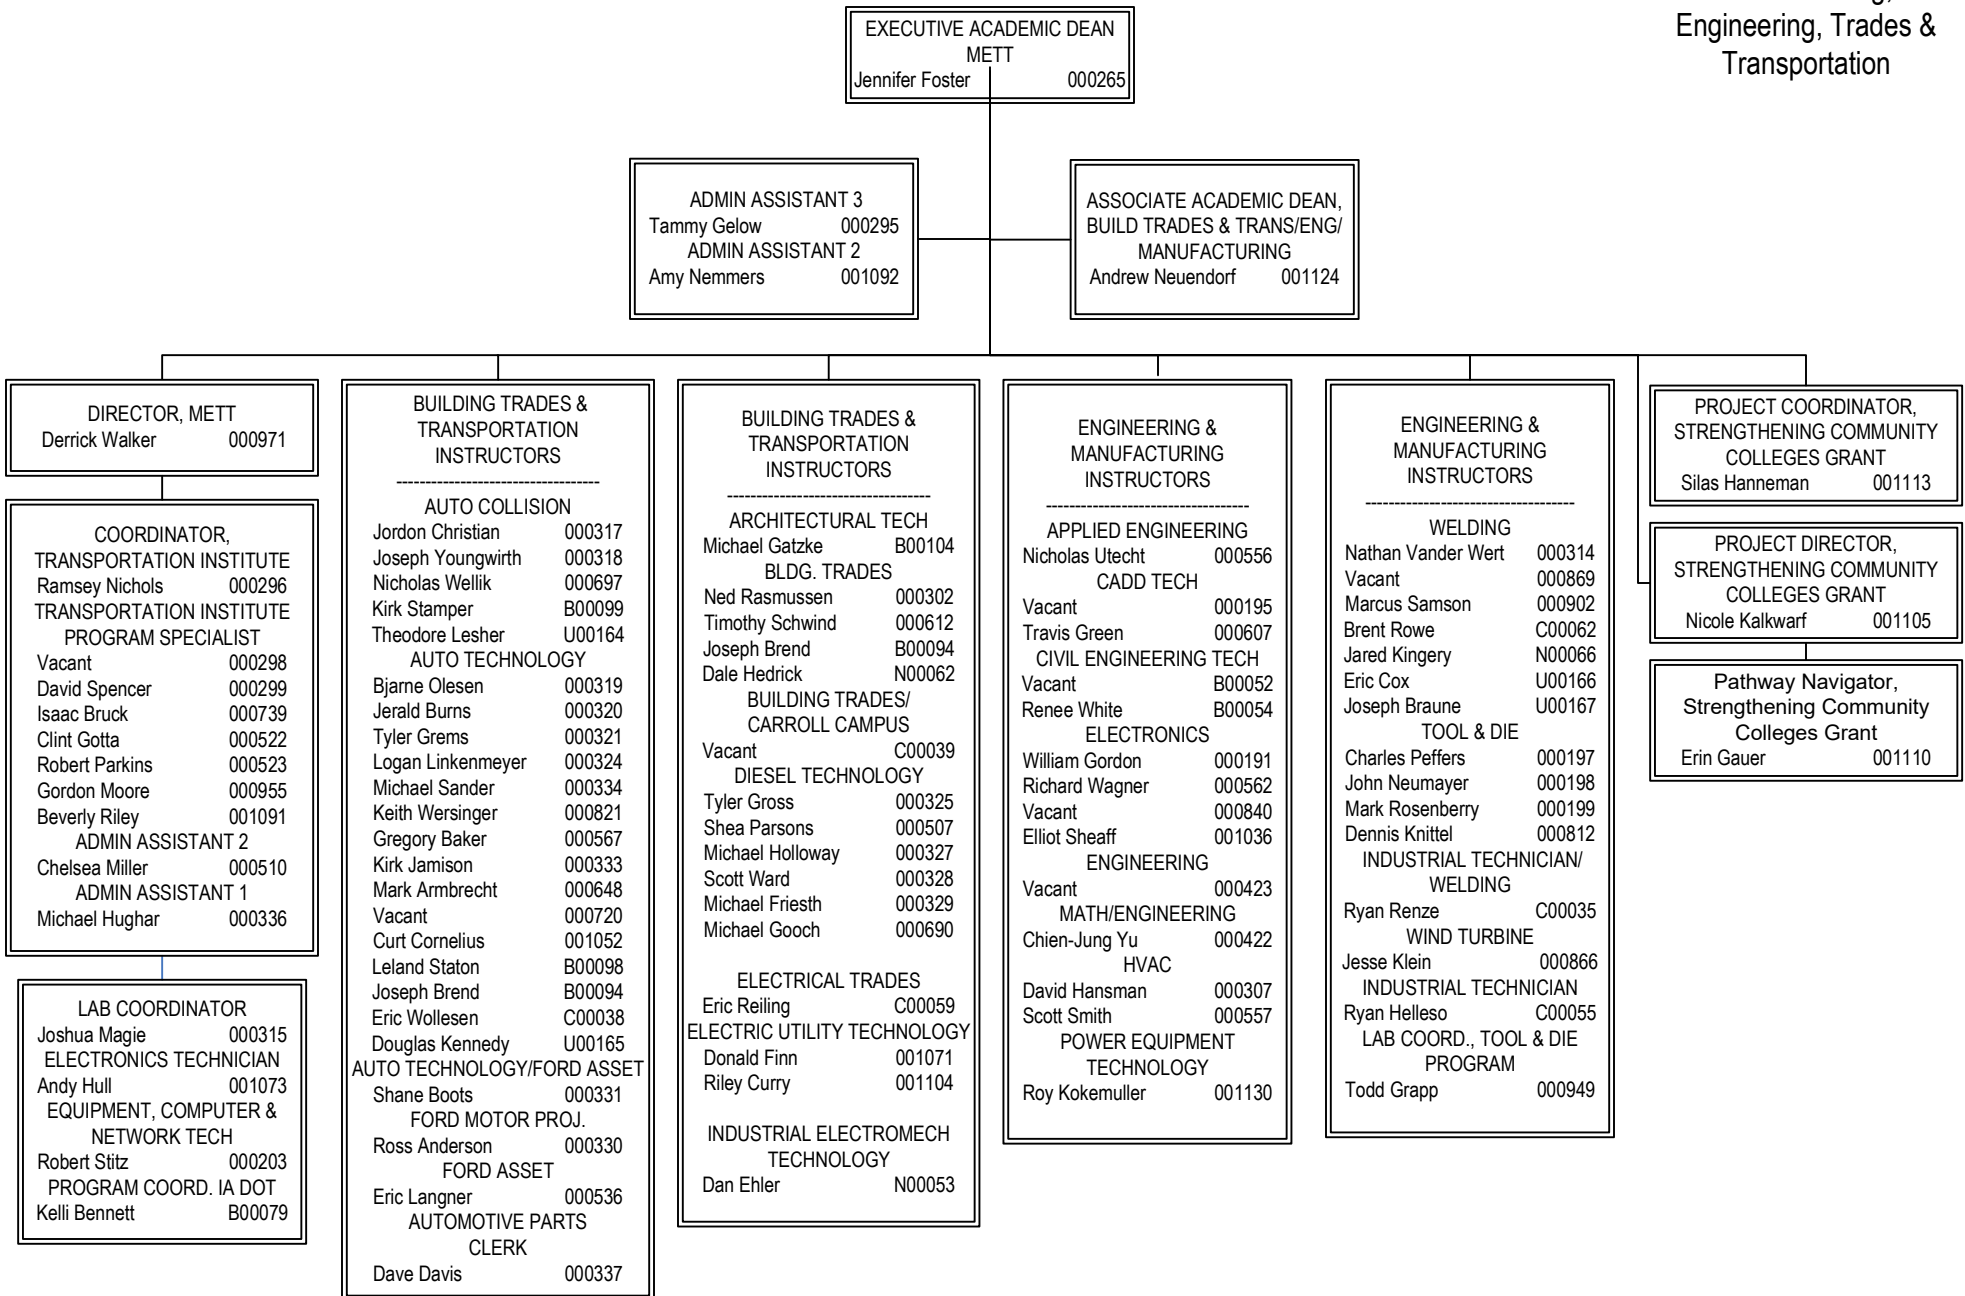

DMACC

DES MOINES AREA
COMMUNITY COLLEGE

Organization Chart

BOARD OF DIRECTORS

Academic Affairs

Academic Affairs:
 Business & Information
 Technology

Academic Affairs:
 Design, Media, & the
 Arts

Academic Affairs:
 Community Outreach &
 Continuing Education