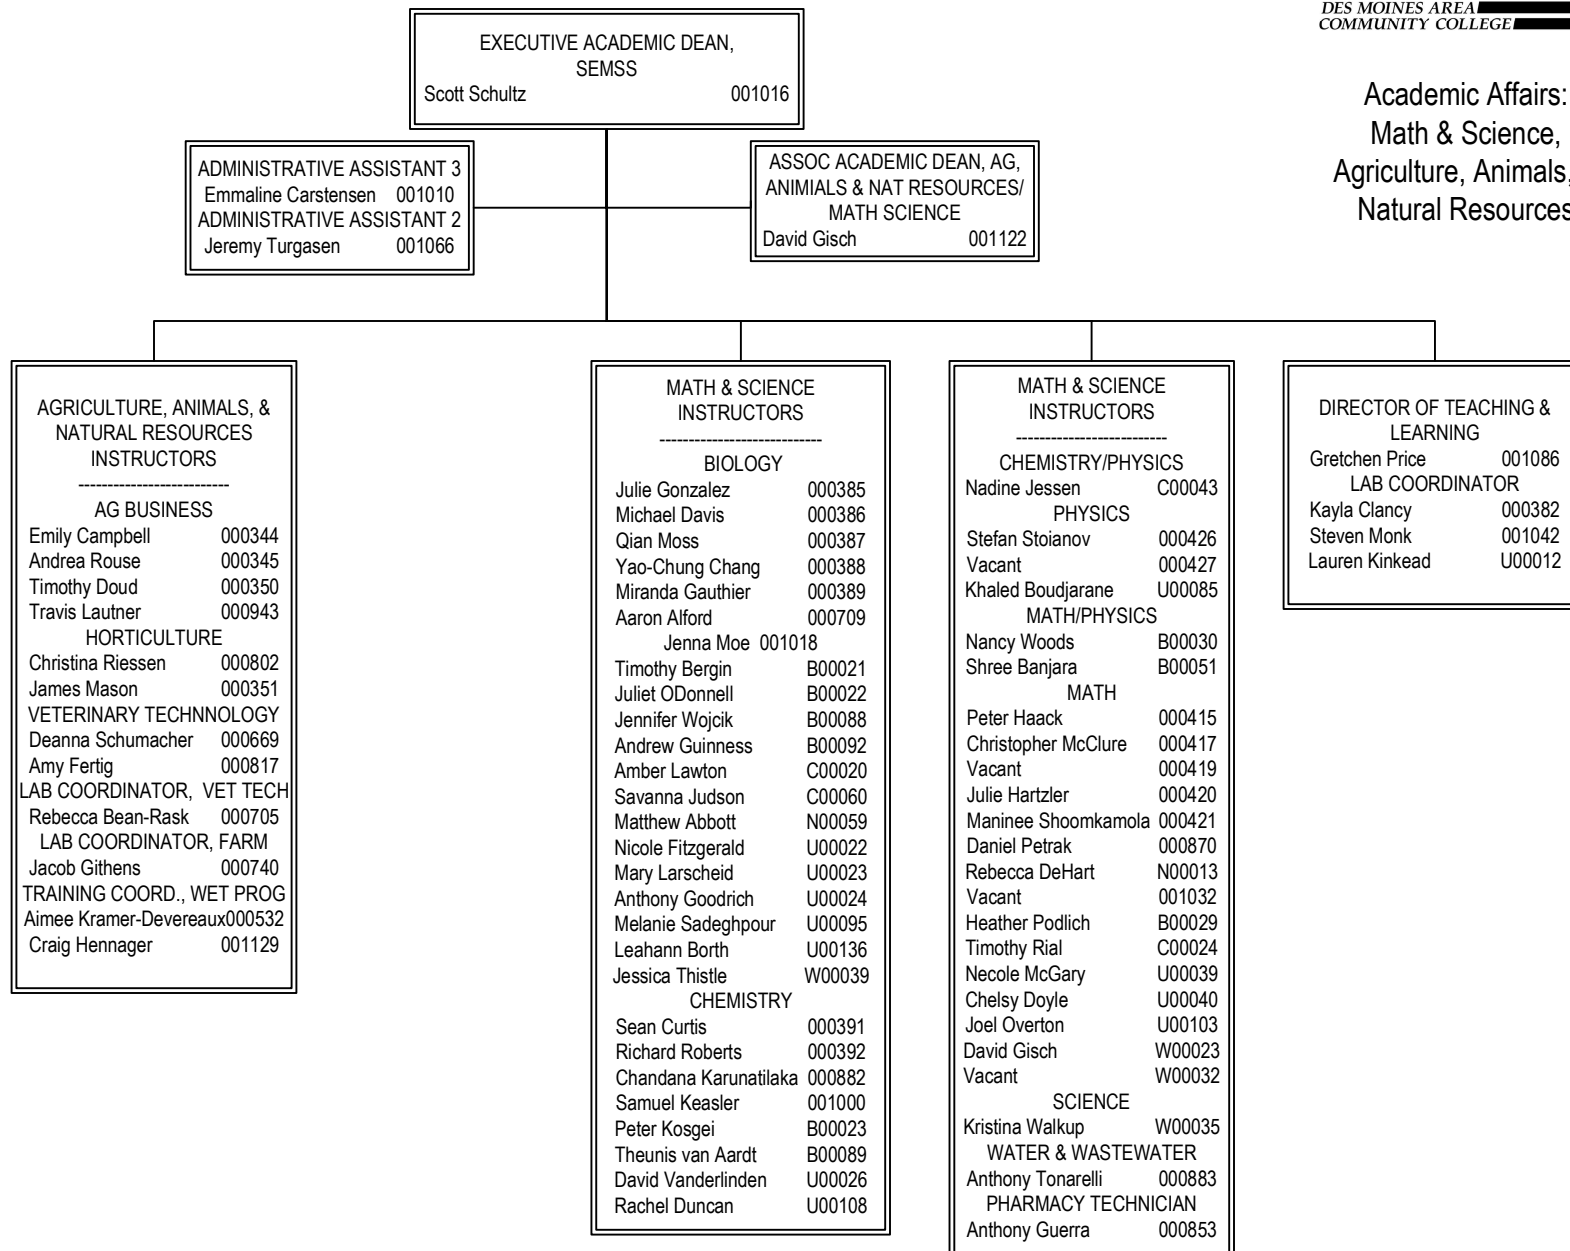

DMACC

DES MOINES AREA
COMMUNITY COLLEGE

Organization Chart

BOARD OF DIRECTORS

Academic Affairs

Academic Affairs:
 Business & Information
 Technology

Academic Affairs:
 Design, Media, & the
 Arts

Academic Affairs:
 Community Outreach &
 Continuing Education