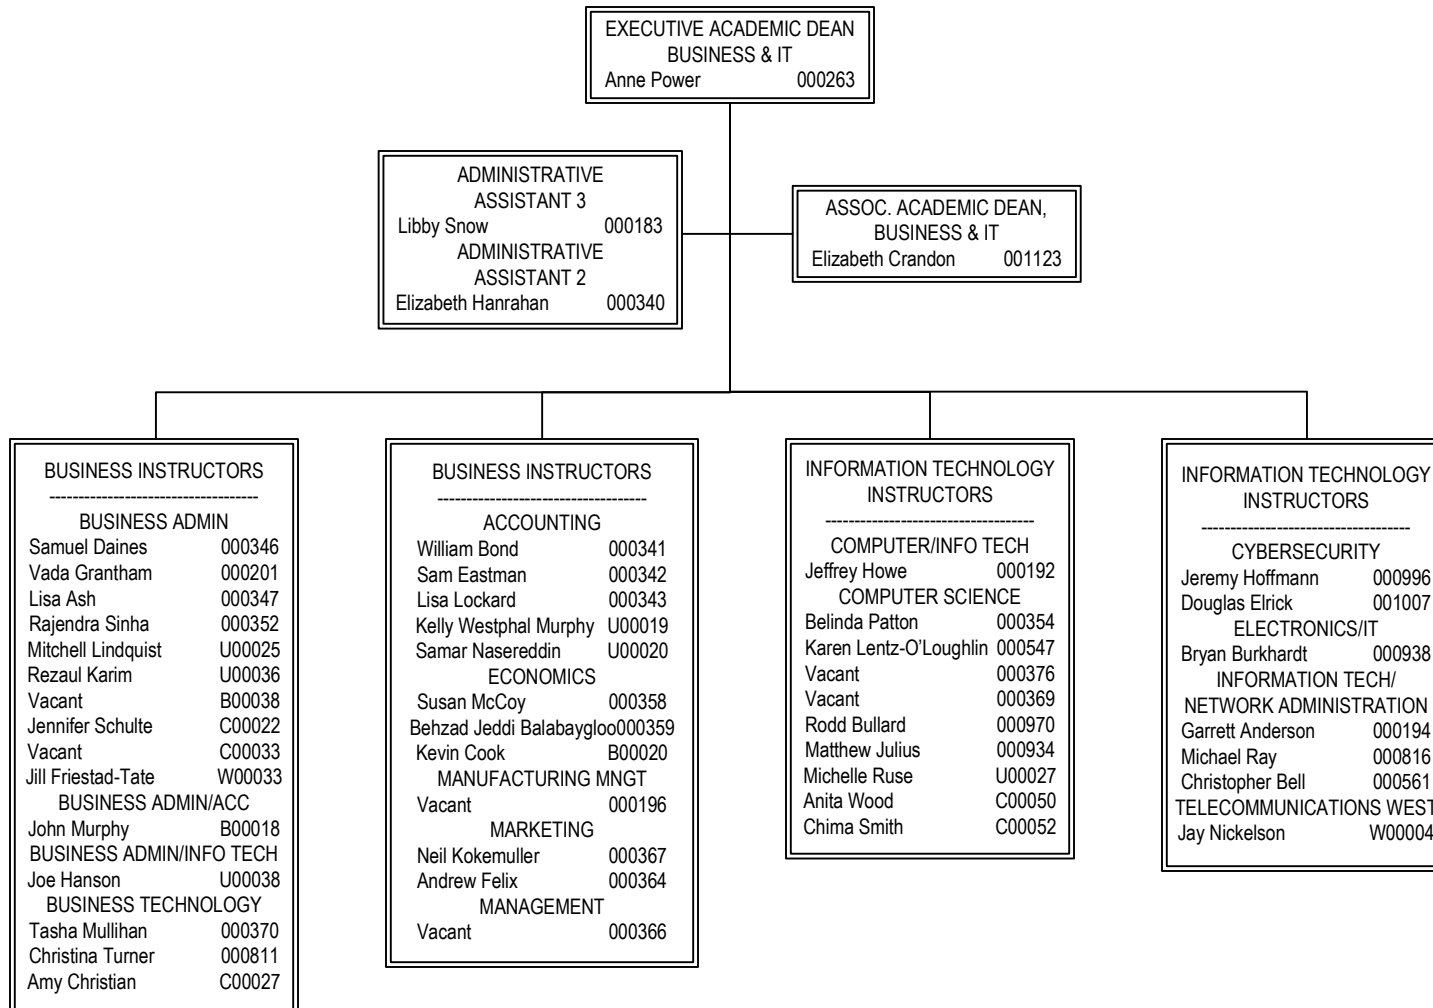

DMACC

DES MOINES AREA
COMMUNITY COLLEGE

Organization Chart

BOARD OF DIRECTORS

Academic Affairs

Academic Affairs:
 Business & Information
 Technology

Academic Affairs:
 Design, Media, & the
 Arts

Academic Affairs:
 Community Outreach &
 Continuing Education