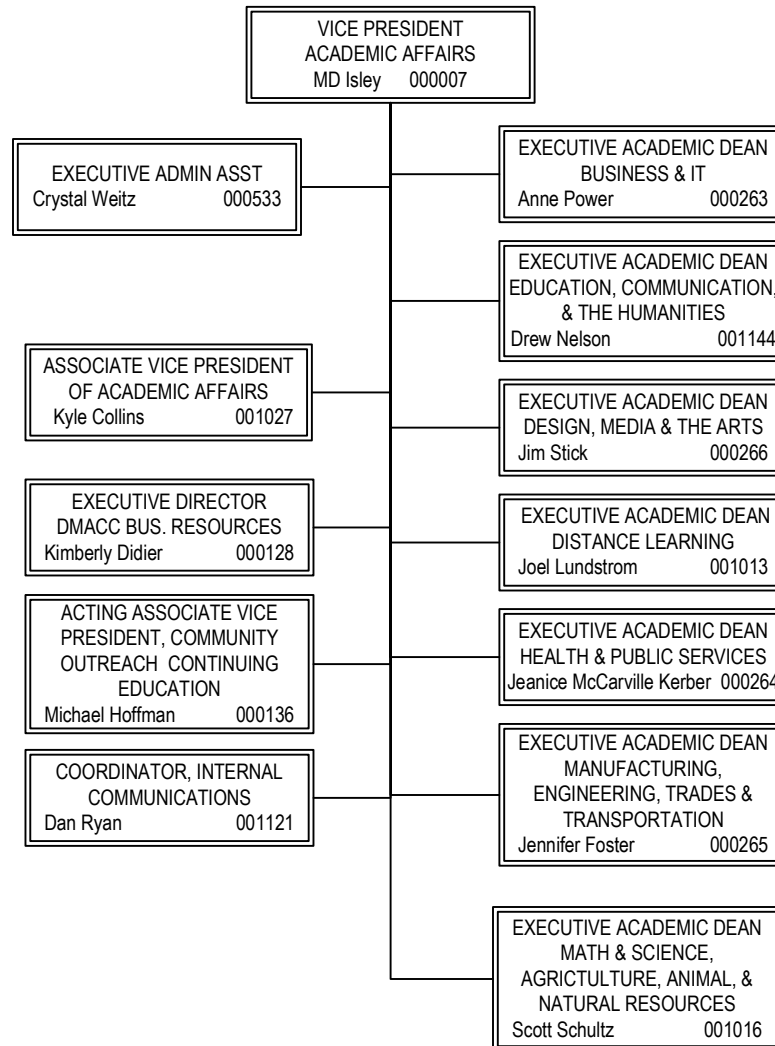

DMACC

DES MOINES AREA
COMMUNITY COLLEGE

Organization Chart

BOARD OF DIRECTORS

Academic Affairs

Academic Affairs:
 Business & Information
 Technology

Academic Affairs:
 Design, Media, & the
 Arts

Academic Affairs:
 Community Outreach &
 Continuing Education