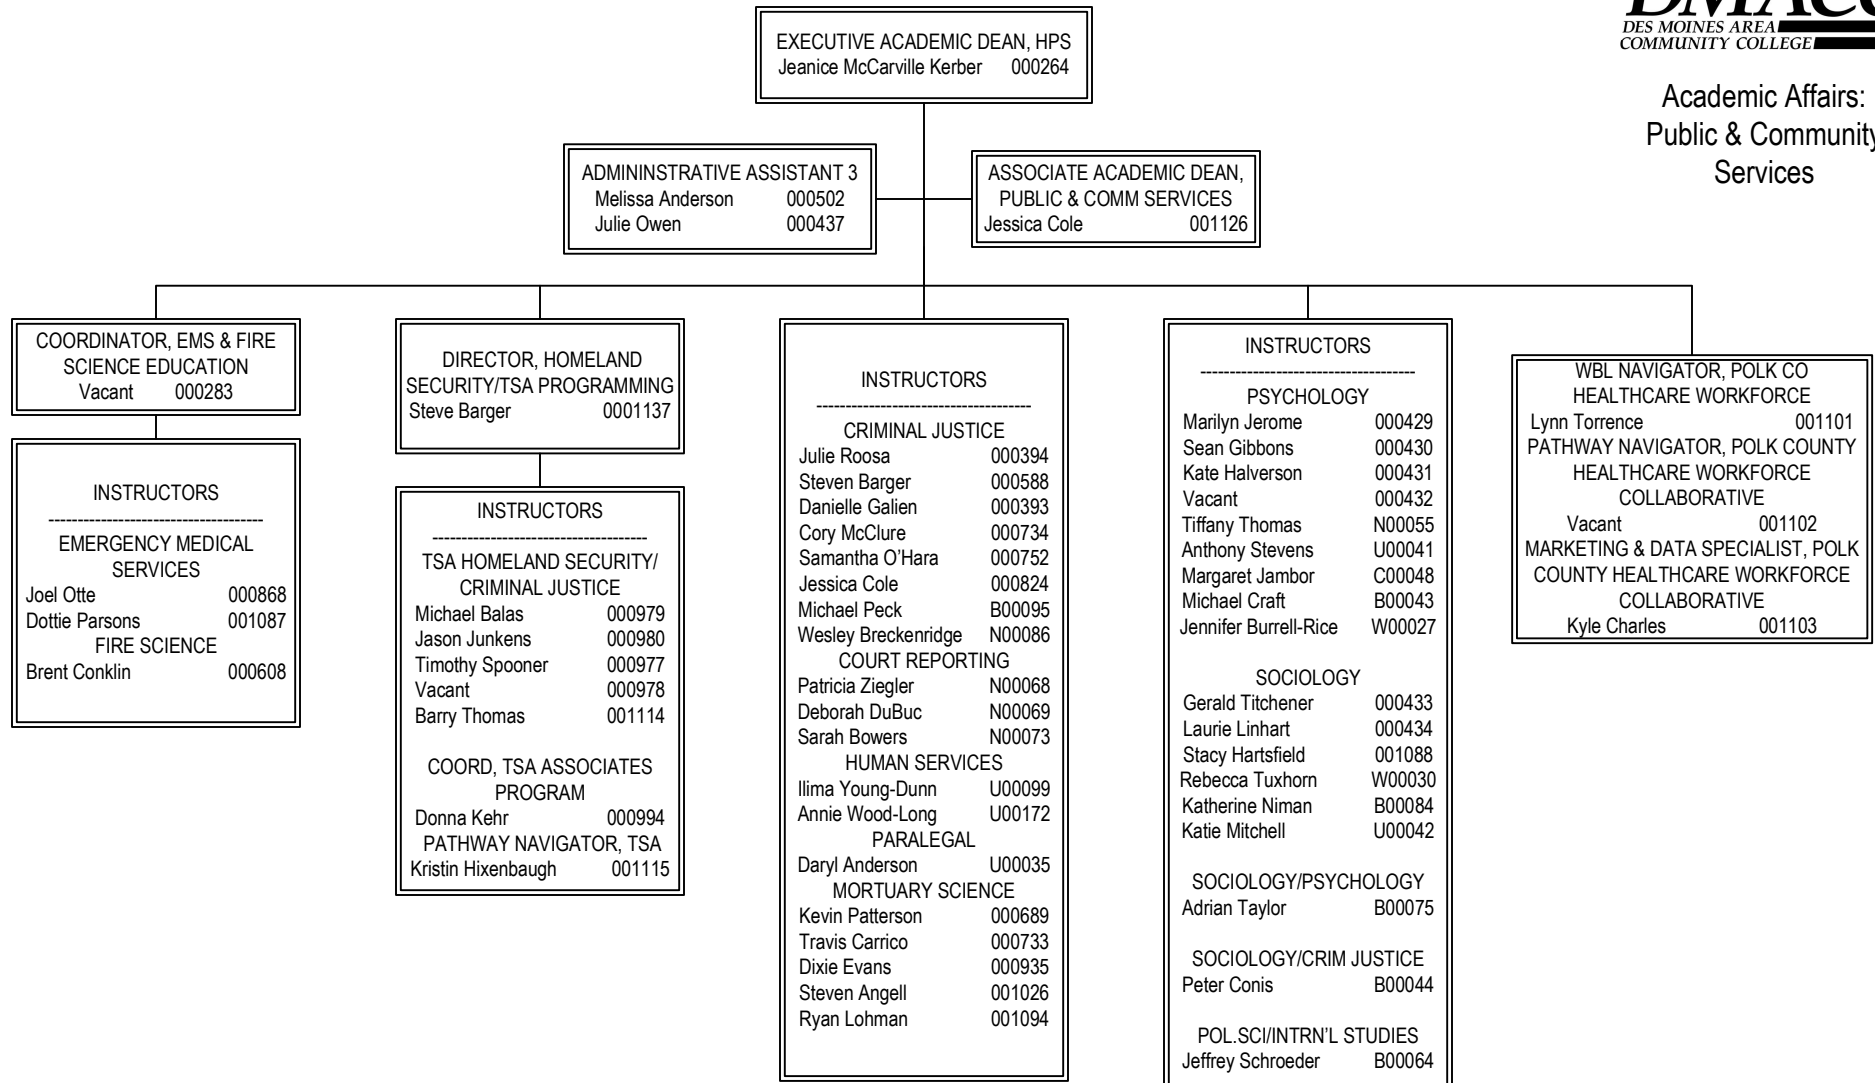

DMACC

DES MOINES AREA
COMMUNITY COLLEGE

Organization Chart

BOARD OF DIRECTORS

Academic Affairs

Academic Affairs:
 Business & Information
 Technology

Academic Affairs:
 Design, Media, & the
 Arts

Academic Affairs:
 Community Outreach &
 Continuing Education