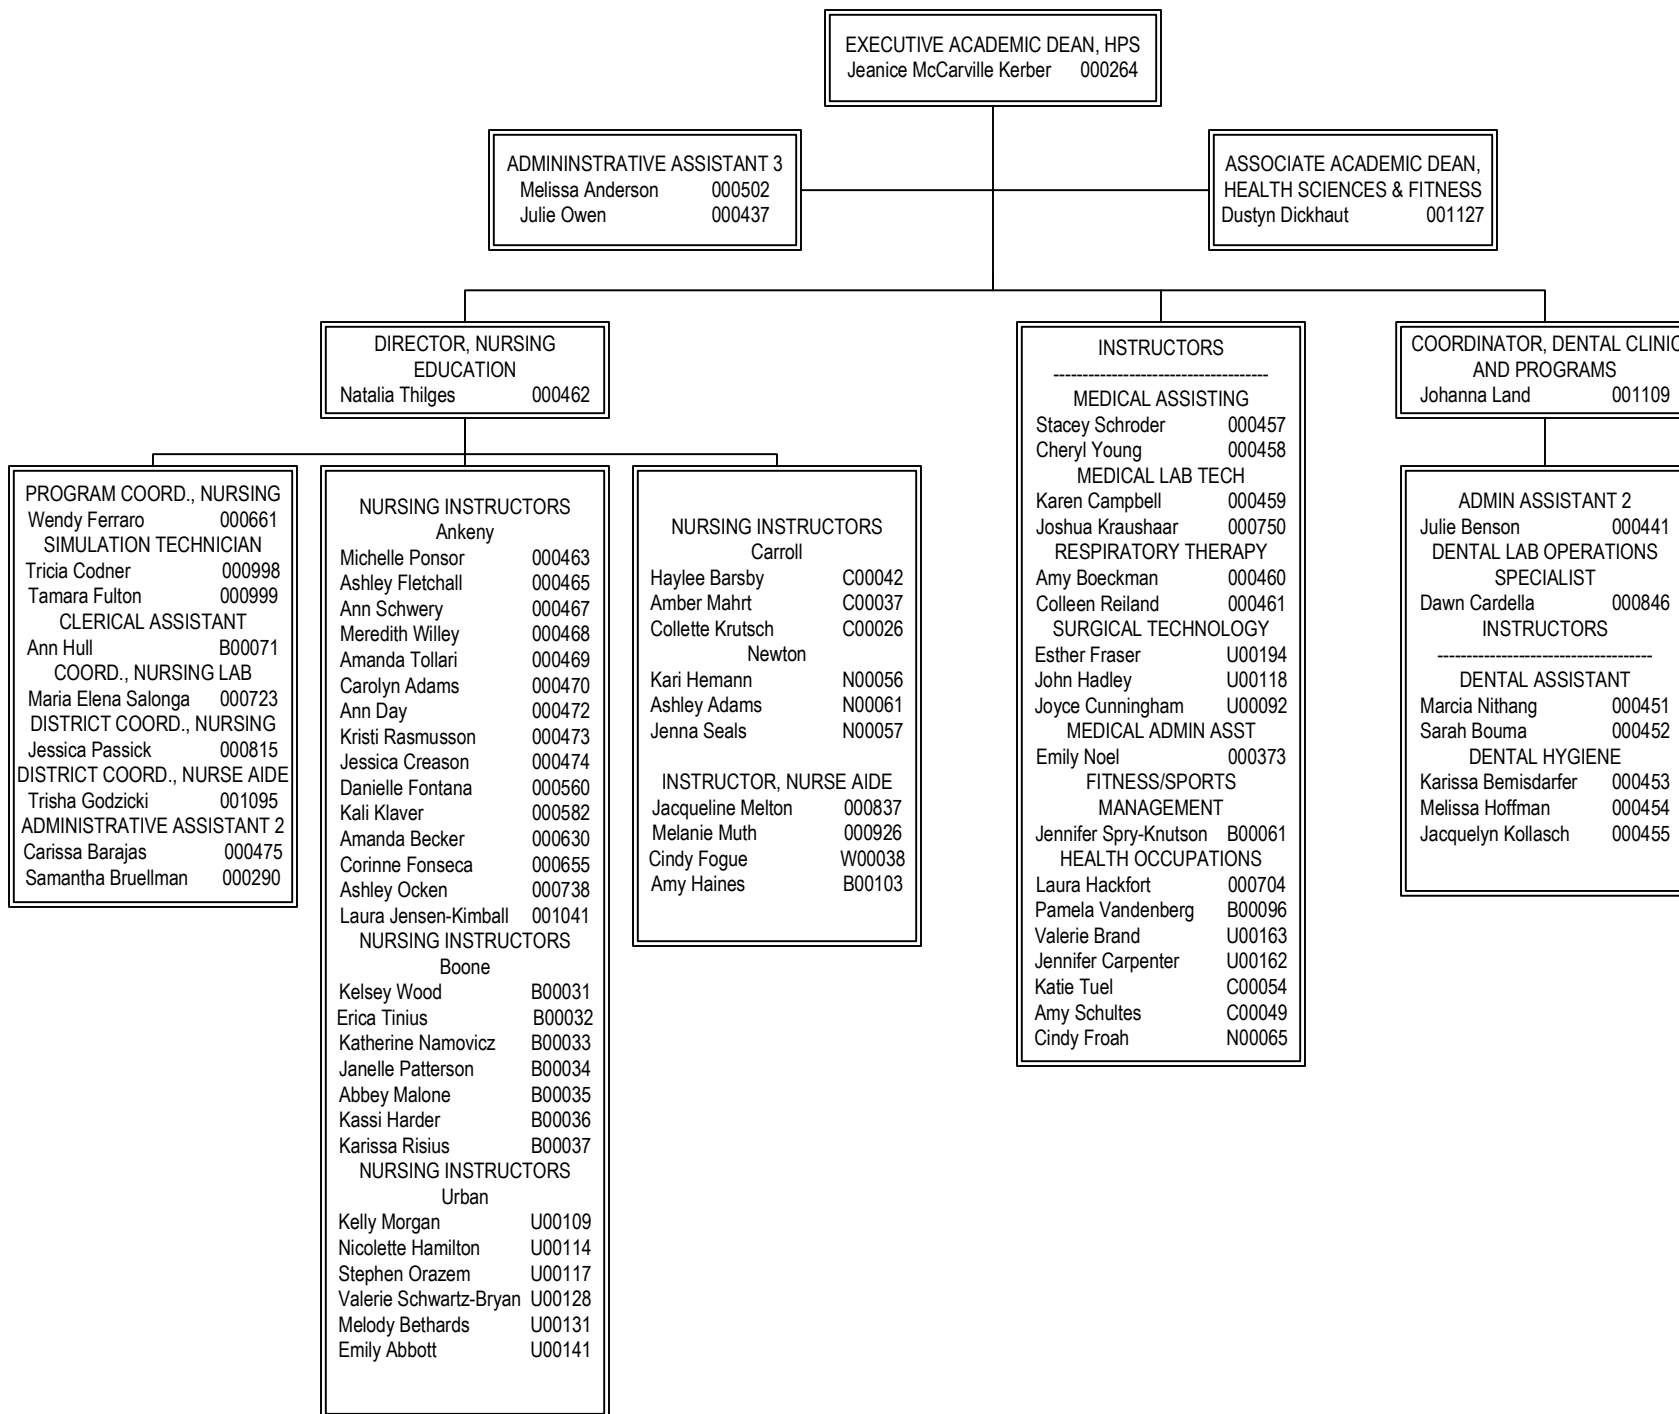

DMACC

DES MOINES AREA
COMMUNITY COLLEGE

Organization Chart

BOARD OF DIRECTORS

Academic Affairs

Academic Affairs:
 Business & Information
 Technology

Academic Affairs:
 Design, Media, & the
 Arts

Academic Affairs:
 Community Outreach &
 Continuing Education